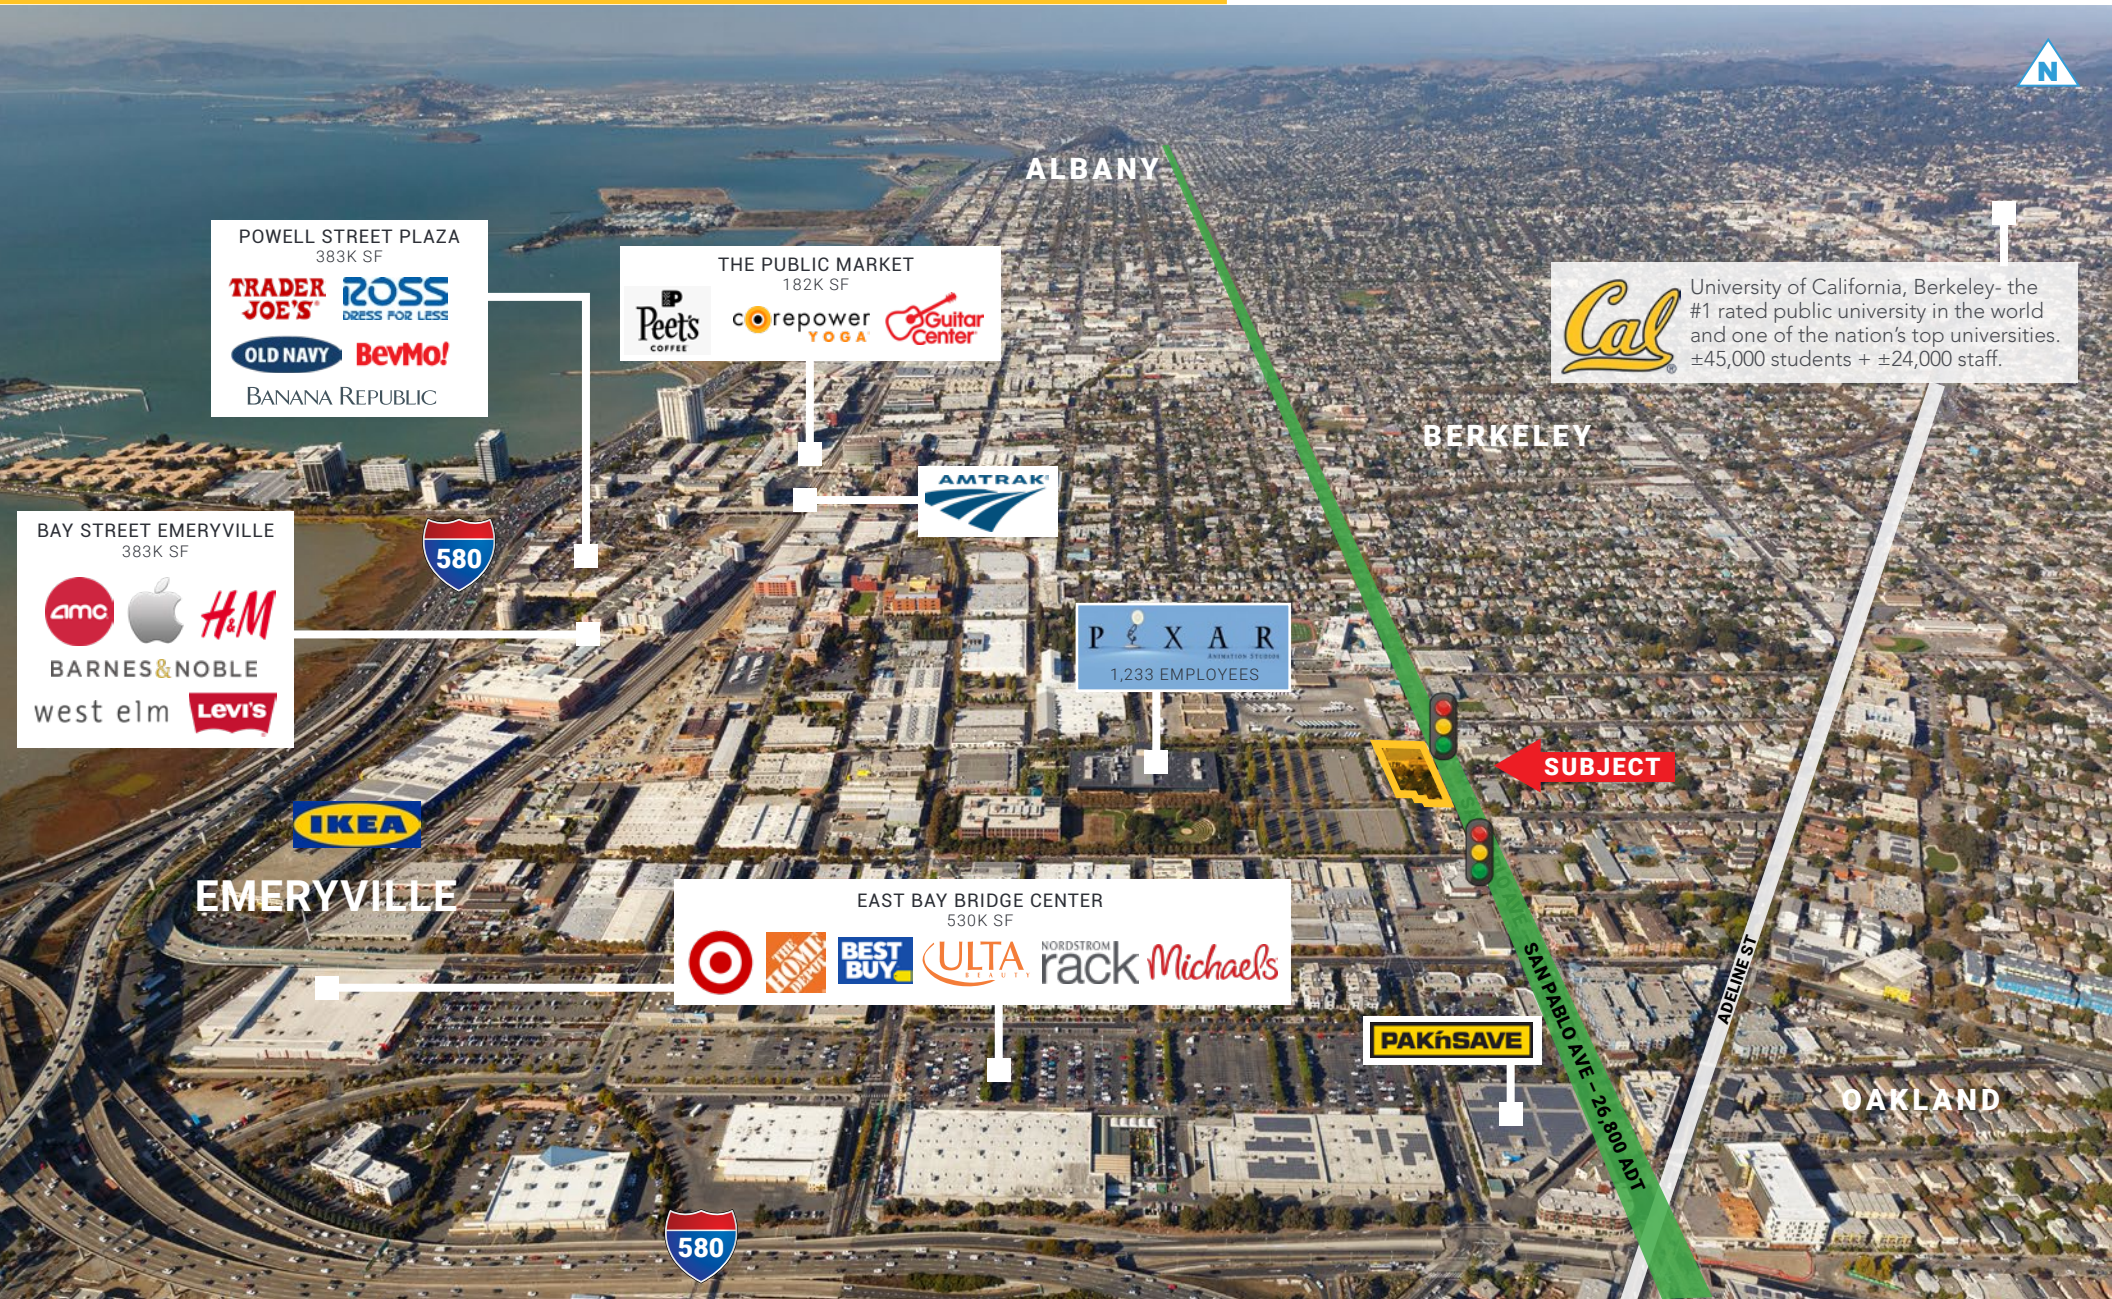

# 4349 San Pablo Avenue Emeryville, CA

## Trade Area Overview

POWELL STREET PLAZA  
383K SF

TRADER JOE'S ROSS DRESS FOR LESS  
OLD NAVY BevMo!  
BANANA REPUBLIC

THE PUBLIC MARKET  
182K SF

Peets COFFEE corepower YOGA Guitar Center

Cal University of California, Berkeley- the #1 rated public university in the world and one of the nation's top universities. ±45,000 students + ±24,000 staff.

BAY STREET EMERYVILLE  
383K SF

amc Apple H&M  
BARNES & NOBLE west elm Levi's

P I X A R  
ANIMATION STUDIOS  
1,233 EMPLOYEES

SUBJECT

EMERYVILLE

EAST BAY BRIDGE CENTER  
530K SF

Target THE HOME DEPOT BEST BUY ULTA NORDSTROM rack Michaels

PAK'nSAVE

SAN PABLO AVE - 26,800 ADT

ADELINE ST

OAKLAND