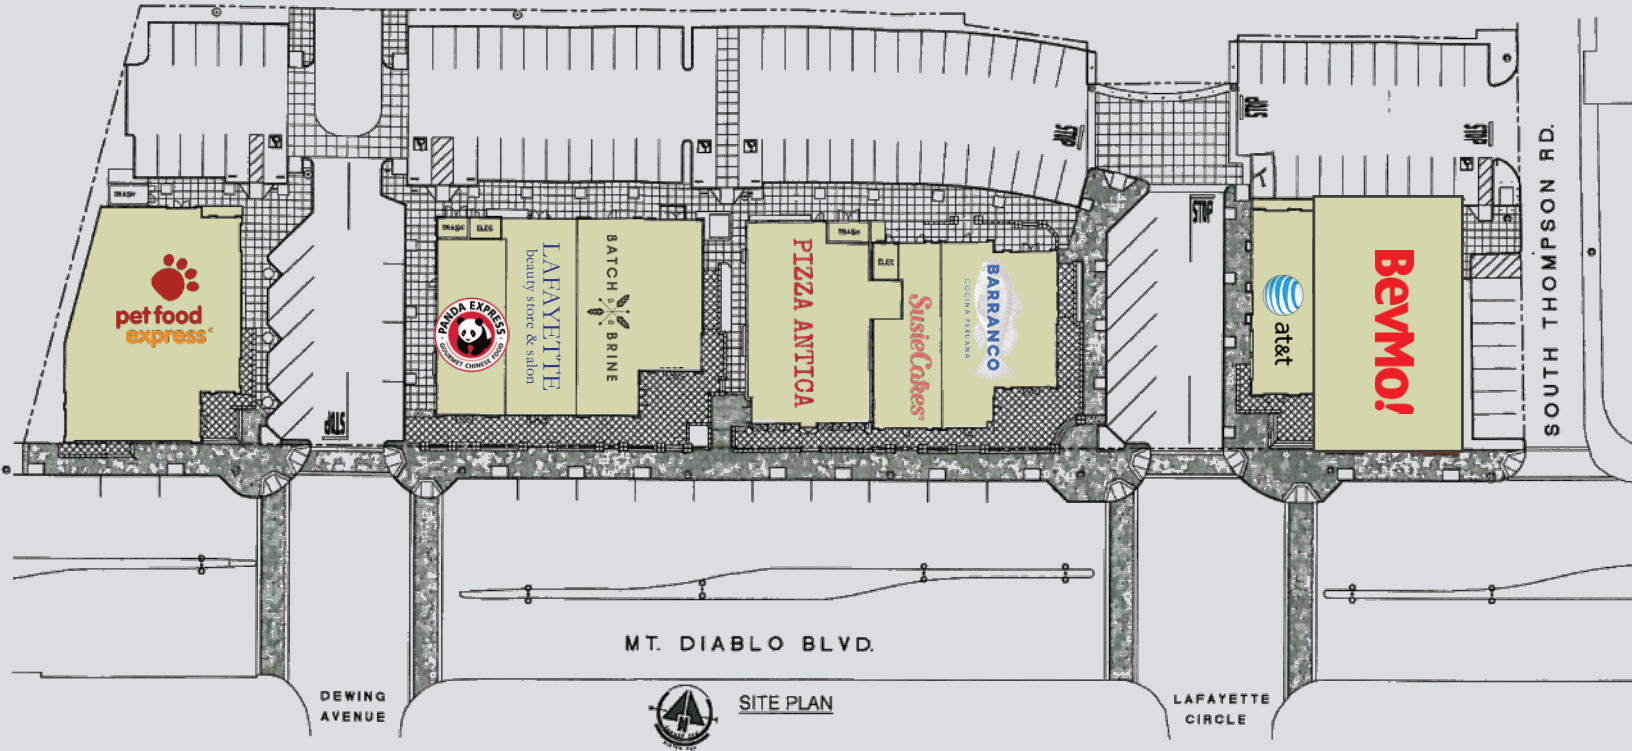

Lafayette Town Center

3602 & 3604 Mt. Diablo Blvd.,
Lafayette, California

SITE PLAN

For more information, please contact:

John Cumbelich
john@cumbelich.com
t. 925.935.5400 x101
CA BRE Lic #01006249

Joe Kuvetakis
joe@cumbelich.com
t. 925.935.5400 x124
CA BRE Lic #01854159