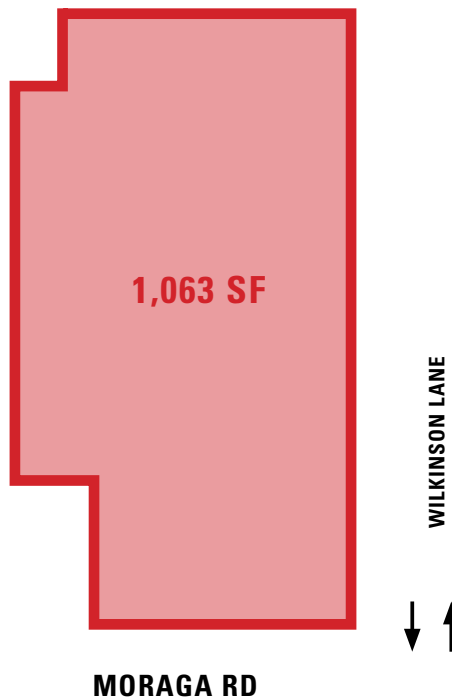

**John Cumbelich
& Associates**

PARTNER **XTEAM**

La Fiesta Square

Mt. Diablo Boulevard & Moraga Road
Lafayette, California

AVAILABLE: 1,063 SF

Entry from Moraga Road

Frontage on Moraga Road
and two-way access to
center on Wilkinson Lane.