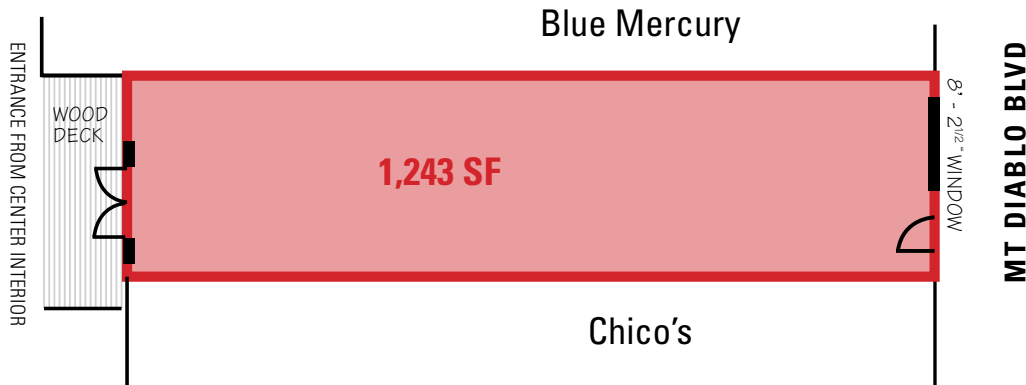

**John Cumbelich
& Associates**

PARTNER **XTEAM**

La Fiesta Square

Mt. Diablo Boulevard & Moraga Road
Lafayette, California

AVAILABLE: 1,263 SF

Visible from Mt. Diablo Blvd and located between Chico's and Blue Mercury.