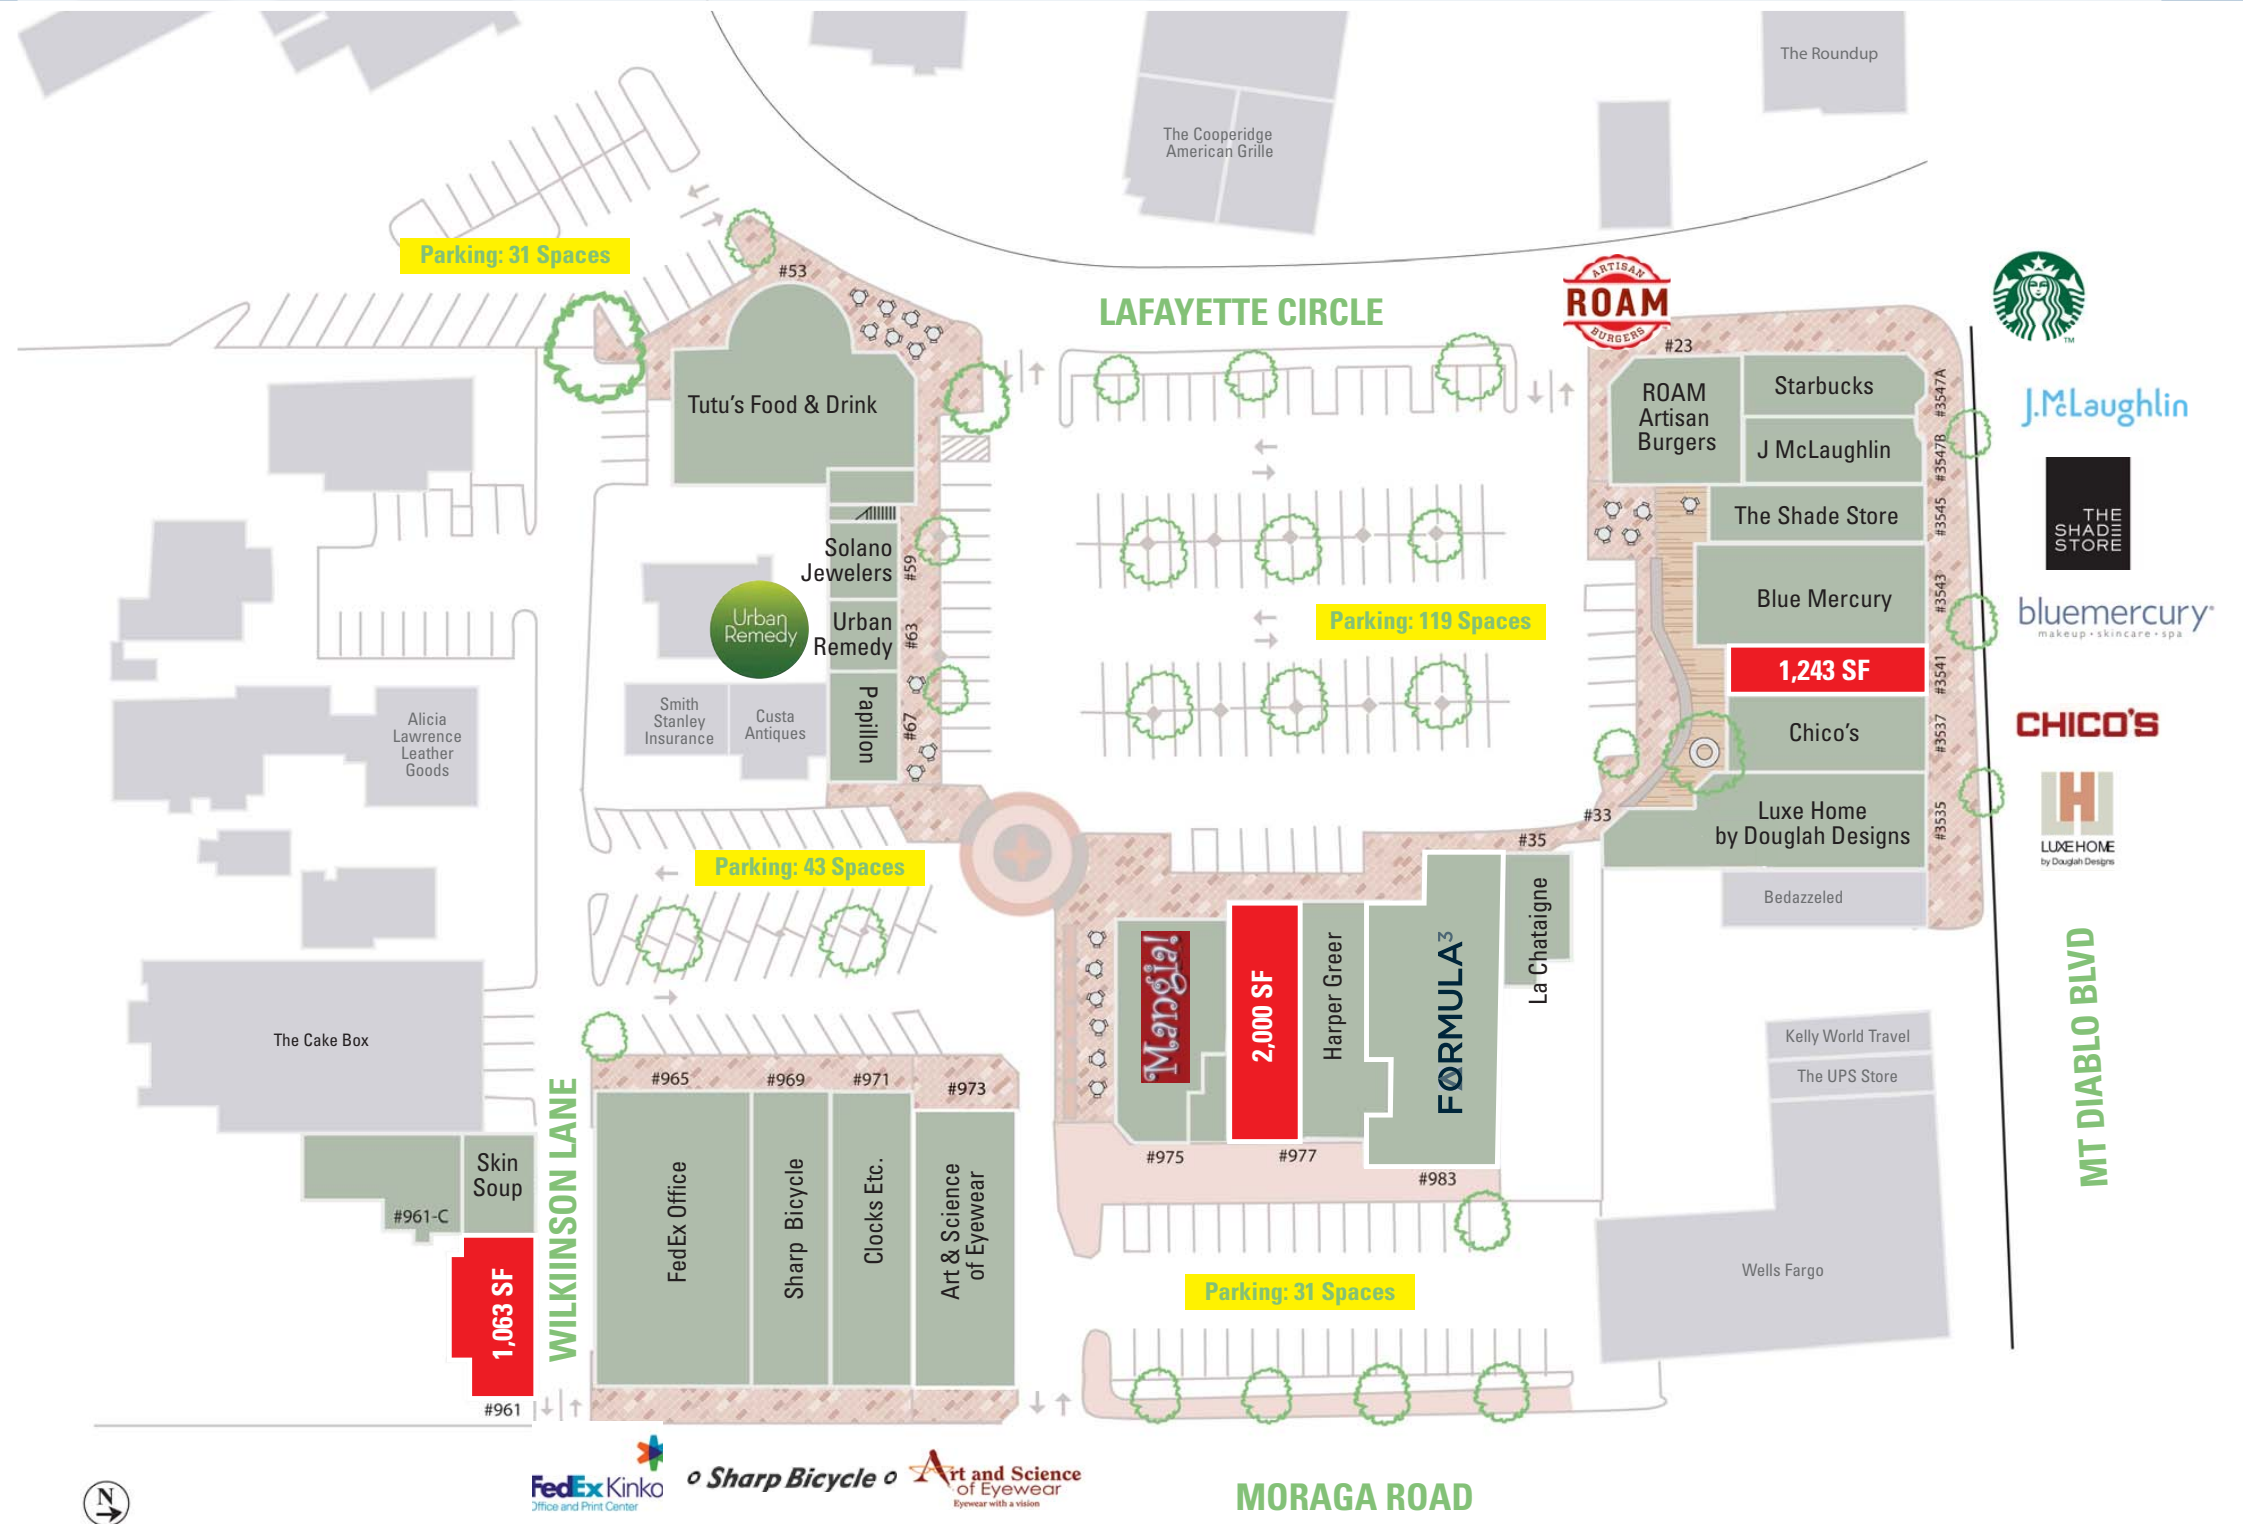

La Fiesta Square

Mt. Diablo Boulevard & Moraga Road
Lafayette, California

SITE PLAN

TENANTS

- Art & Science of Eyewear
- Blue Mercury
- Caroline's Salon
- Chico's
- Clock's Etc.
- FedEx Office
- Formula 3
- Harper Greer
- J McLaughlin
- La Chataigne
- Luxe Home by DouglaH Designs
- Mangia Ristorante Pizzeria
- Papillon Coffee & Tea
- Roam Artisan Burgers
- Sharp Bicycle
- Skin Soup
- Solano Jewelers
- Starbucks
- The Shade Store
- Tutu's Food & Drink
- Urban Remedy

- Available 2,000 SF
- Available 1,243 SF
- Available 1,063 SF

LEGEND

- La Fiesta Square
- Not a Part
- Available

For more information, please contact:

John Cumbelich
john@cumbelich.com
t. 925.935.5400 x101
CA DRE Lic #01006249

PARTNER XTEAM

La Fiesta Square

Mt. Diablo Boulevard & Moraga Road
Lafayette, California

AVAILABLE: 2,000 SF

Visibly prominent inline space located in busy center located between popular restaurant Mangia and Formula 3 exercise studio.

**John Cumbelich
& Associates**

PARTNER **XTEAM**

La Fiesta Square

Mt. Diablo Boulevard & Moraga Road
Lafayette, California

AVAILABLE: 1,263 SF

Visible from Mt. Diablo Blvd and located between Chico's and Blue Mercury.