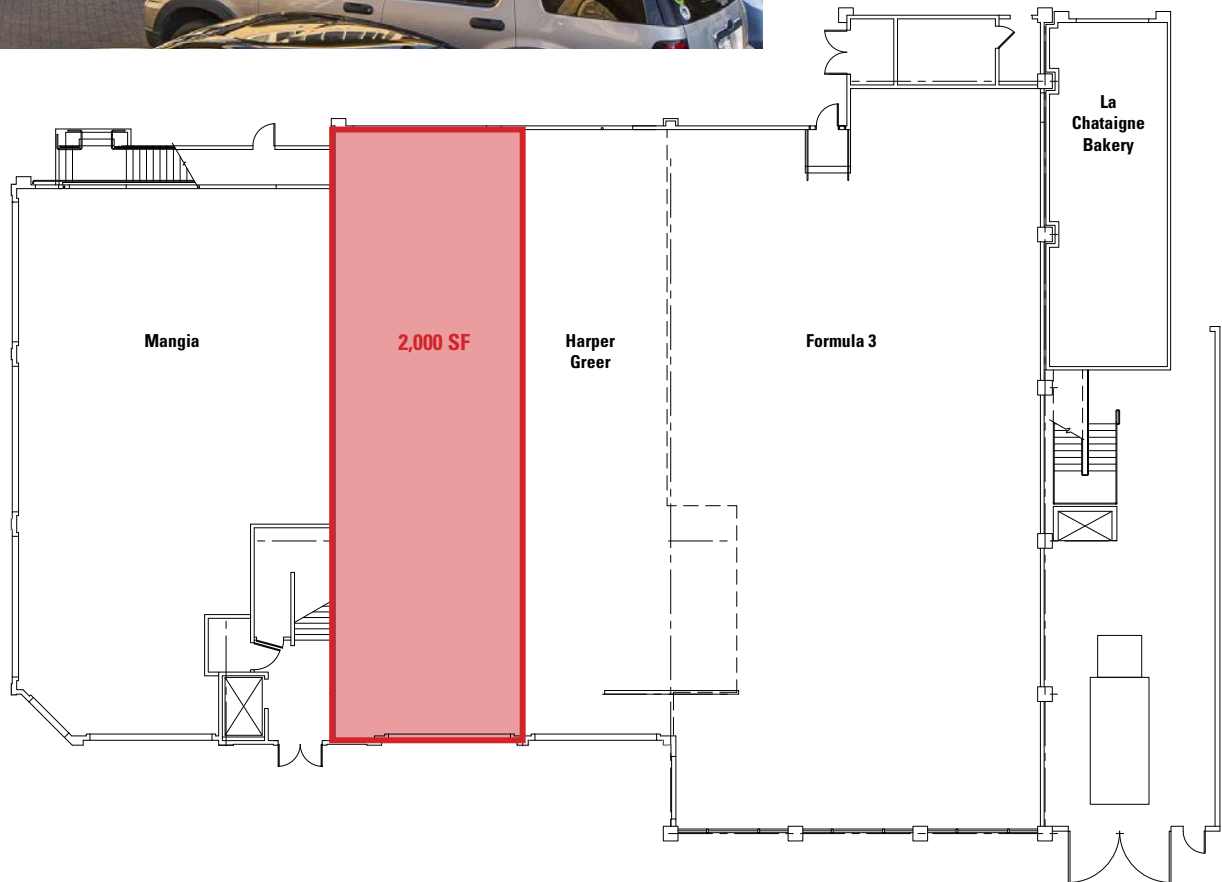

- Available 2,000 SF
- Available 1,243 SF
- Available 1,063 SF

LEGEND

- La Fiesta Square
- Not a Part
- Available

For more information, please contact:

John Cumbelich
john@cumbelich.com
t. 925.935.5400 x101
CA DRE Lic #01006249

PARTNER XTEAM

La Fiesta Square

Mt. Diablo Boulevard & Moraga Road
Lafayette, California

AVAILABLE: 2,000 SF

Visibly prominent inline space located in busy center located between popular restaurant Mangia and Formula 3 exercise studio.