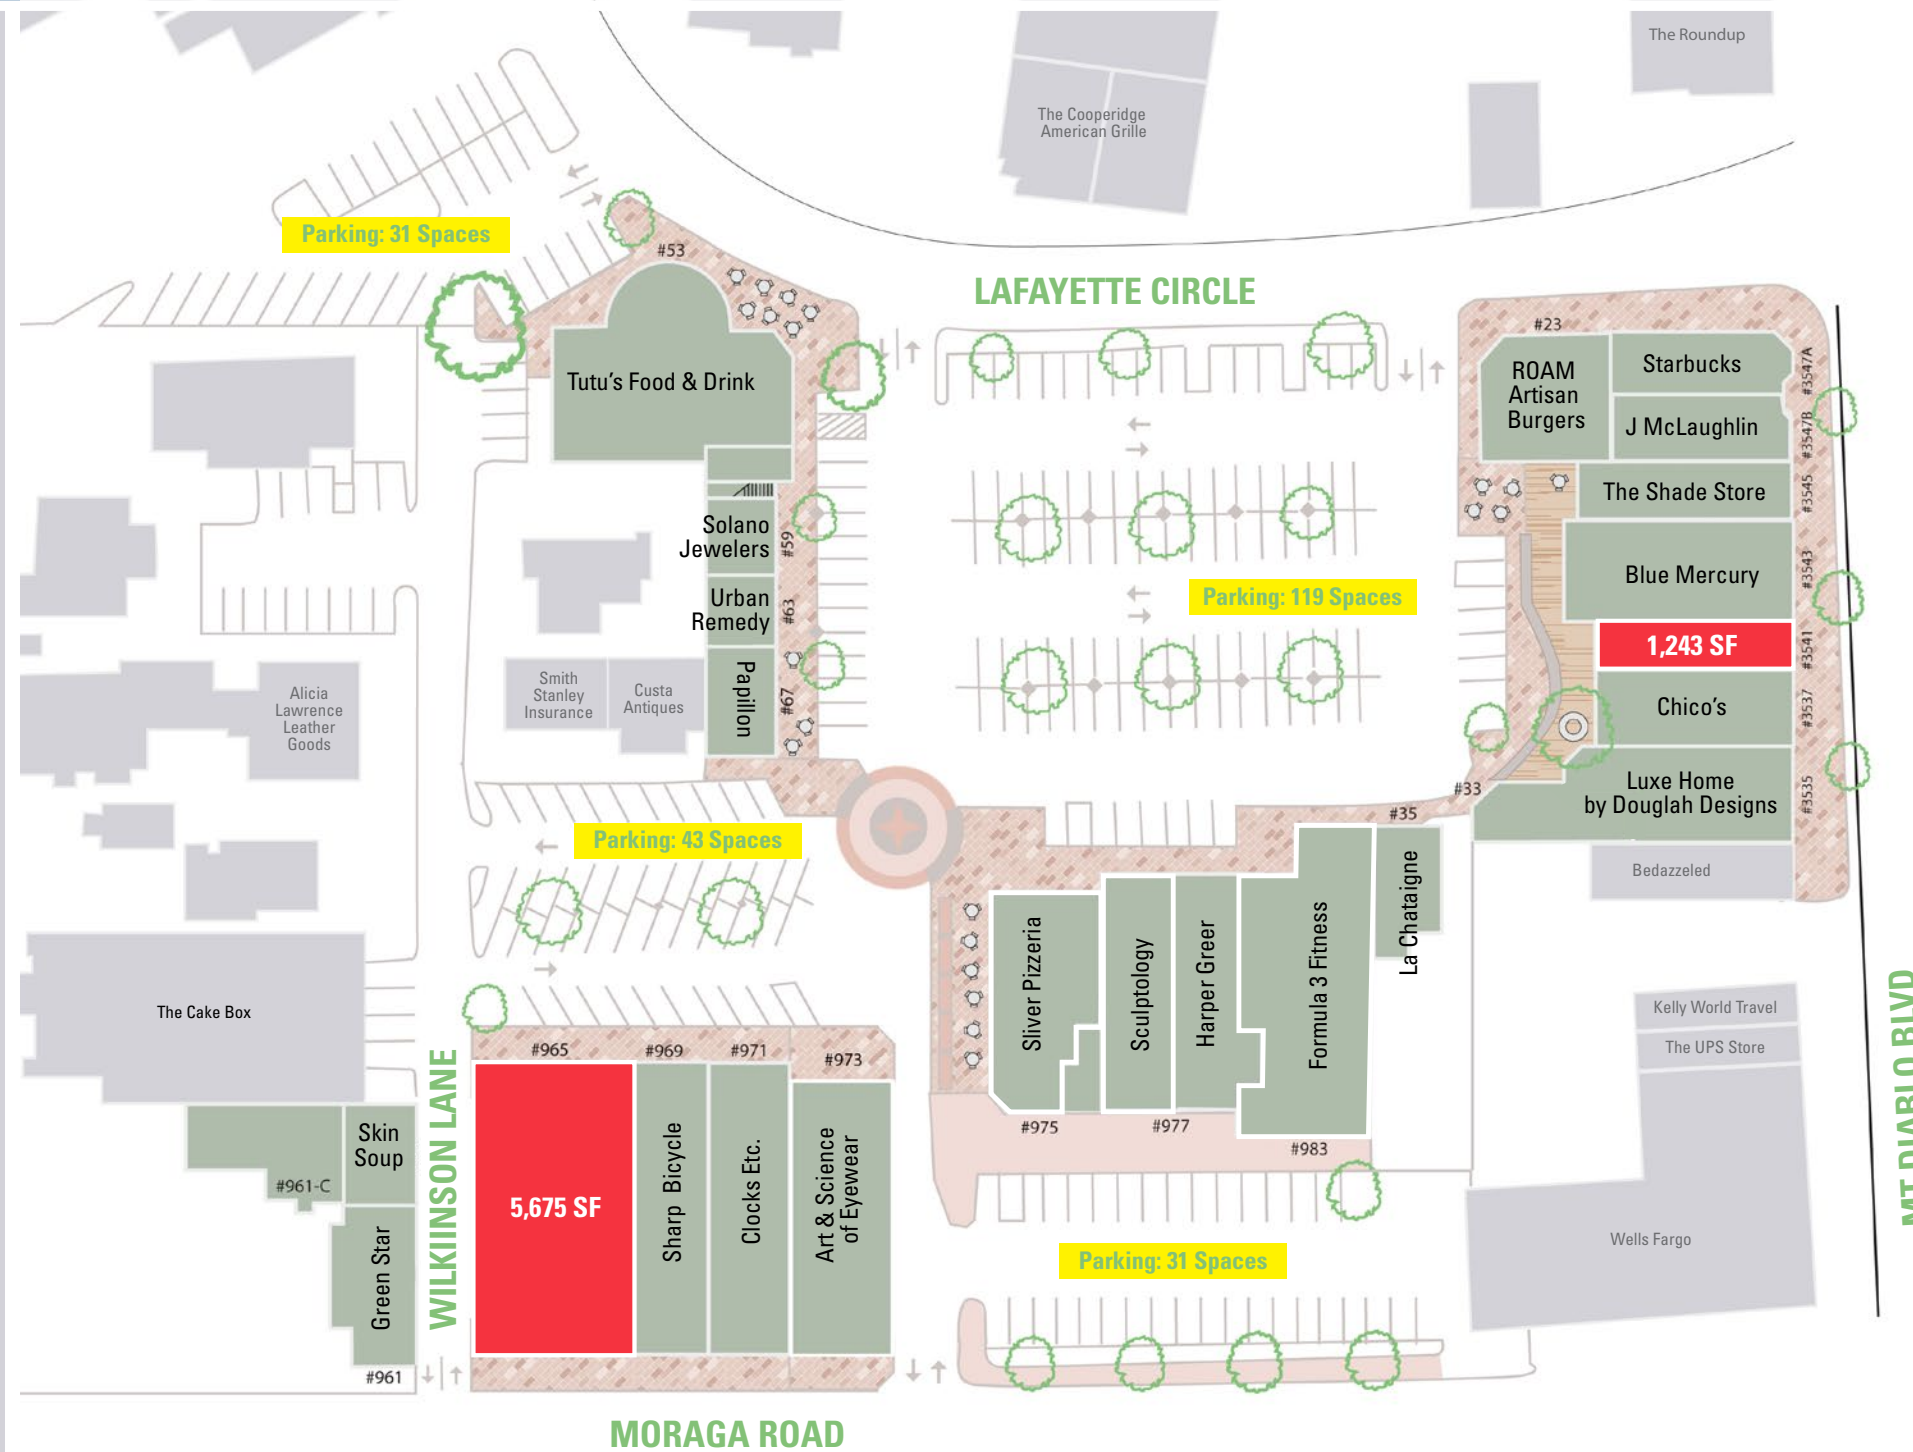

SITE PLAN

TENANTS

1. Art & Science of Eyewear
   - Blue Mercury
   - Caroline's Salon
   - Chico's
   - Clock's Etc.
   - Formula 3
   - Green Star
   - Harper Greer
   - J McLaughlin
   - La Chataigne
   - Luxe Home by Douglah Designs
   - Papillon Coffee & Tea
   - Roam Artisan Burgers
   - Sculptology
   - Sharp Bicycle
   - Skin Soup
   - Sliver Pizzeria
   - Solano Jewelers
   - Starbucks
   - The Shade Store
   - Tutu's Food & Drink
   - Urban Remedy
2. **#3541 Available**   **1,243 SF**
   #965 Available   **5,675 SF**

LEGEND

- La Fiesta Square
- Available
- Not a Part

For more information, please contact:

John Cumbelich
john@cumbelich.com
t. 925.935.5400 x101
CA DRE Lic #01006249

Joe Kuvetakis
joe@cumbelich.com
t. 925.935.5400 x124
CA DRE Lic #01854159

John Cumbelich & Associates
1330 N. Broadway, Suite 200A
Walnut Creek, CA 94596
t. 925.935.5400
www.cumbelich.com

**JohnCumbelich
& Associates**

PARTNER **XTEAM**