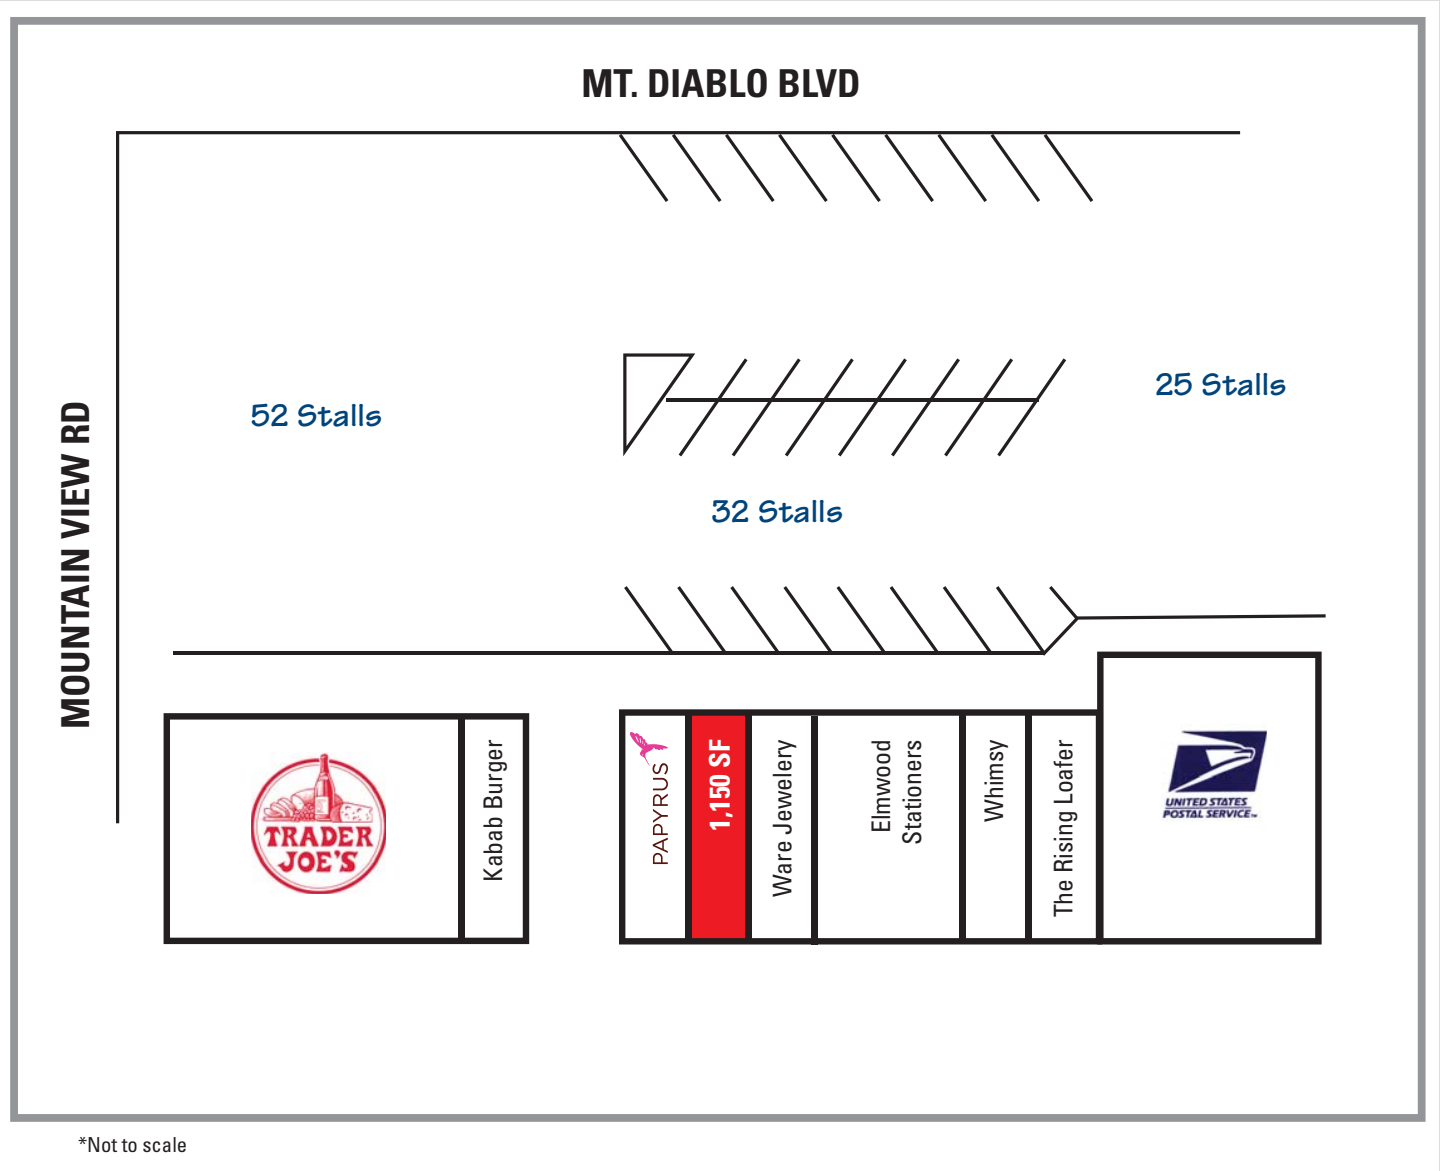

# West End Shops

3645 Mt. Diablo Boulevard., Lafayette, California

## SITE PLAN