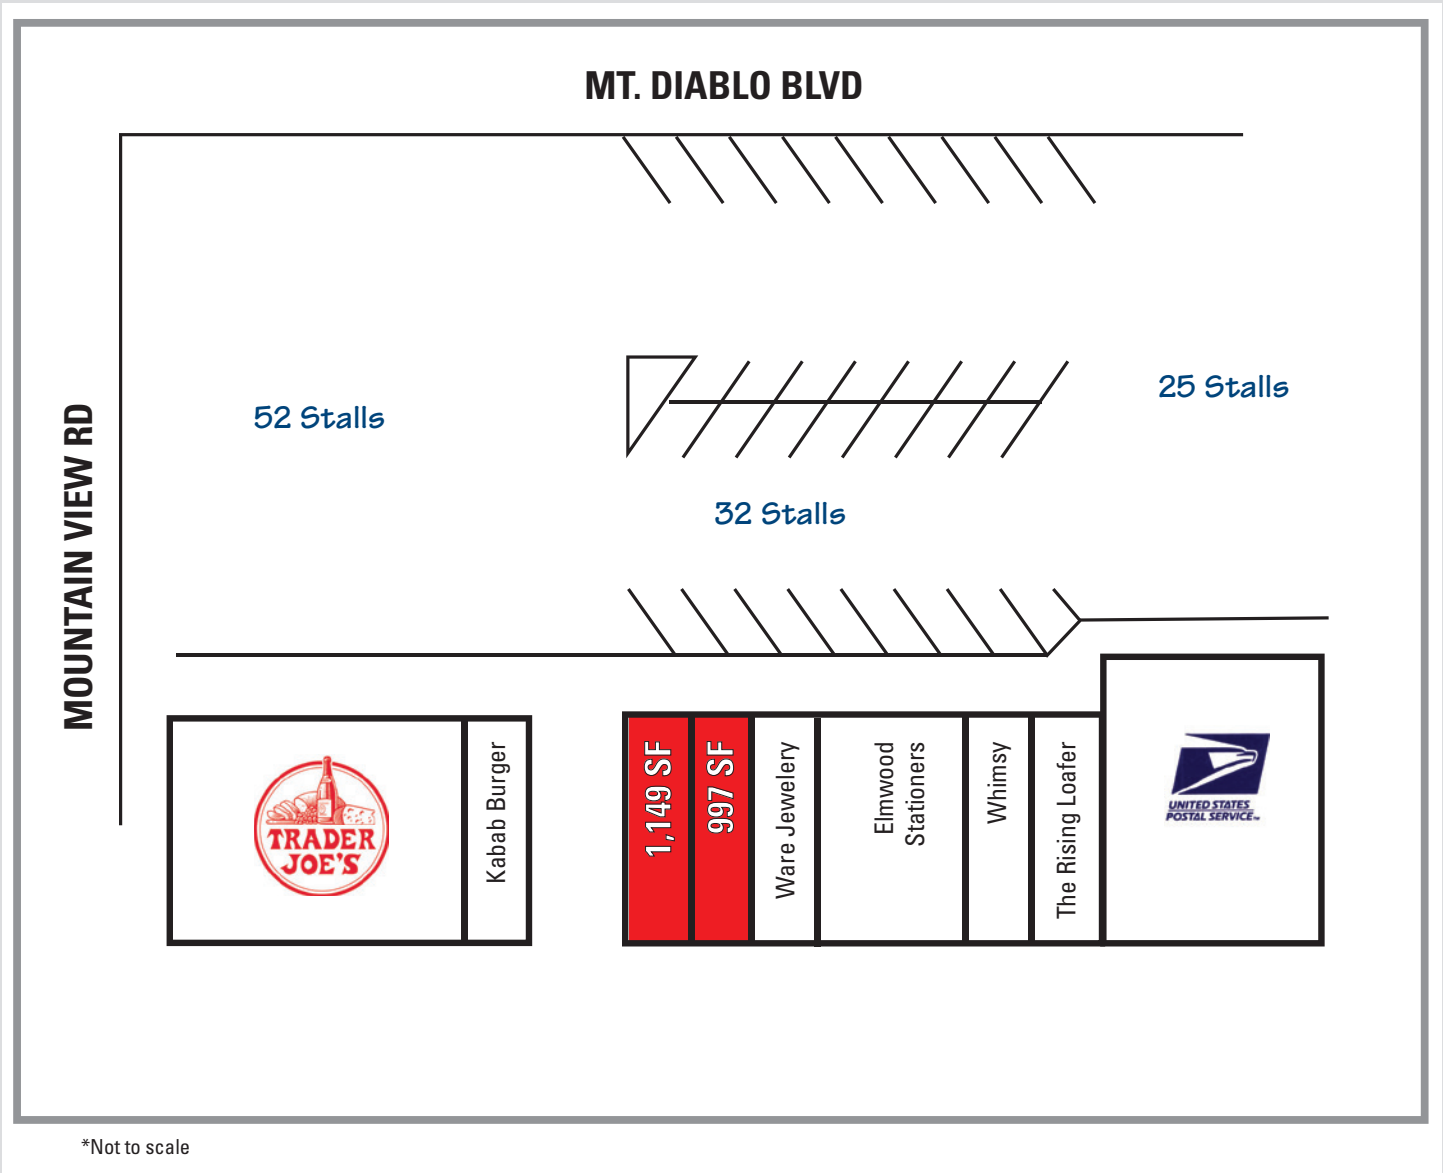

West End Shops

3645 Mt. Diablo Boulevard., Lafayette, California

SITE PLAN

The two retail spaces may be combined to one retail/restaurant space.

FOR MORE INFORMATION, PLEASE CONTACT

Joe Kuvetakis
joe@cumbelich.com
t. 925.935.5400 x124
CA DRE Lic #01854159