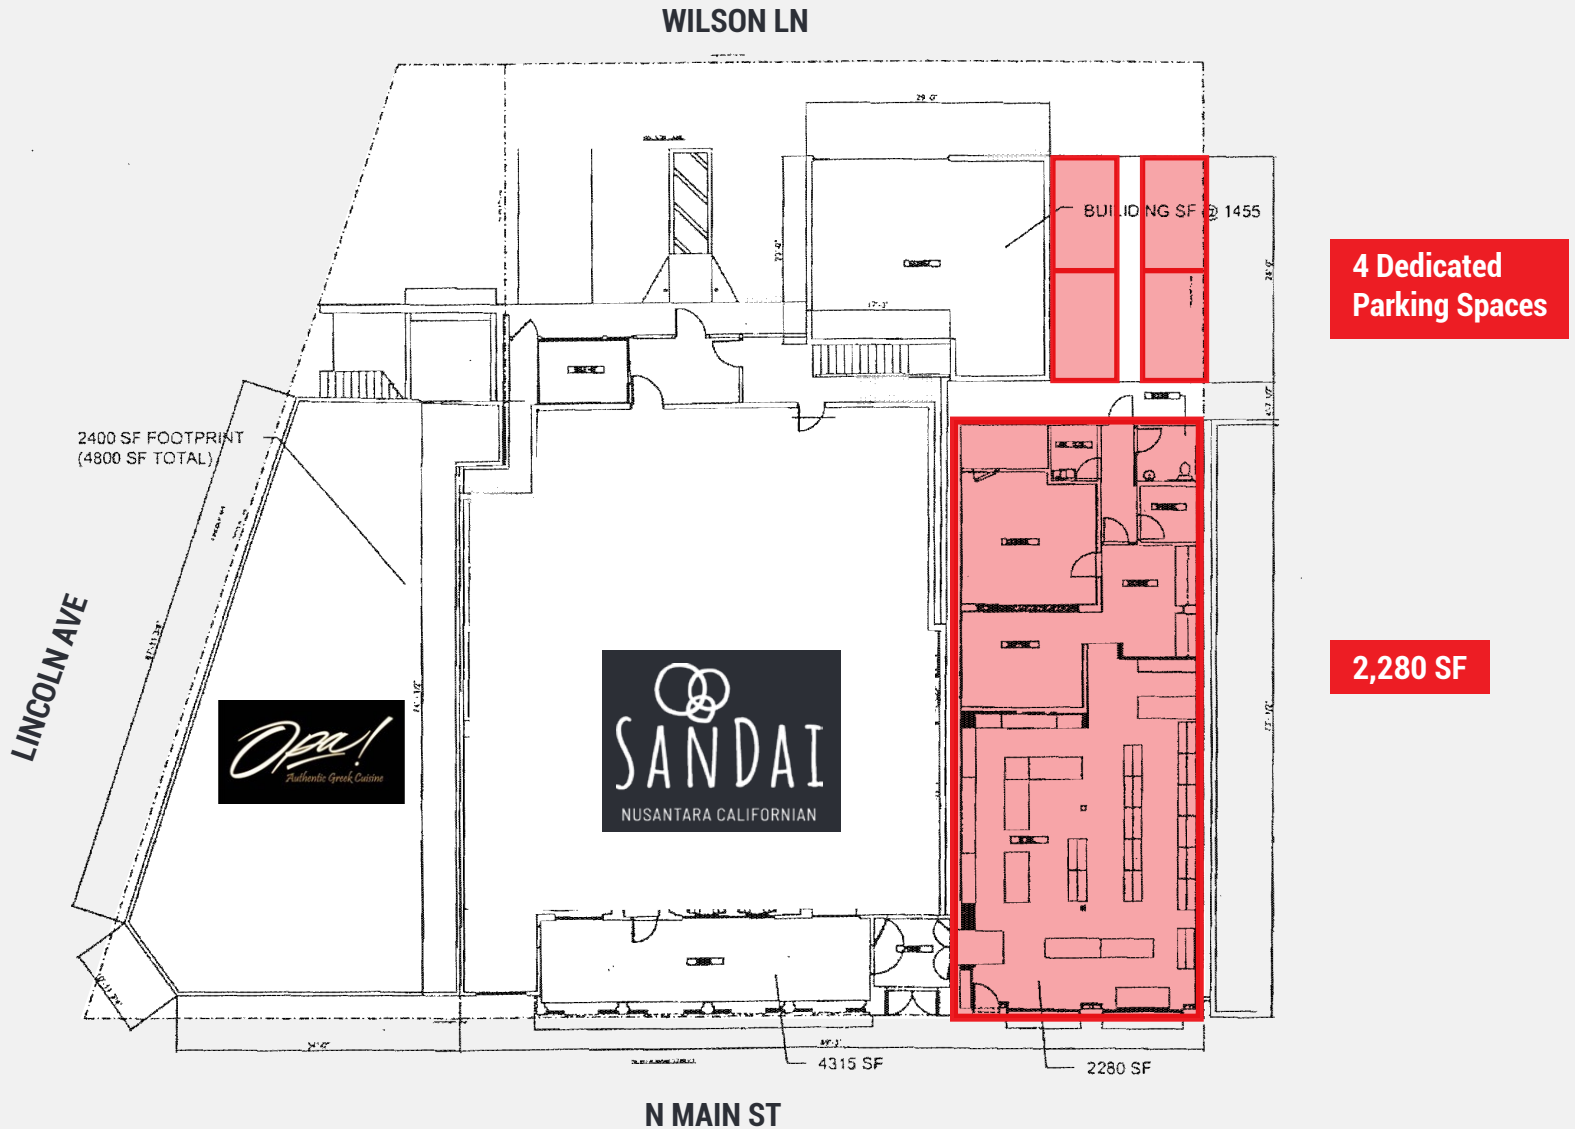

1520 N MAIN STREET

DOWNTOWN WALNUT CREEK, CA

site plan

John Cumbelich

john@cumbelich.com

t. 925.935.5400 x101

Joe Kuvetakis

joe@cumbelich.com