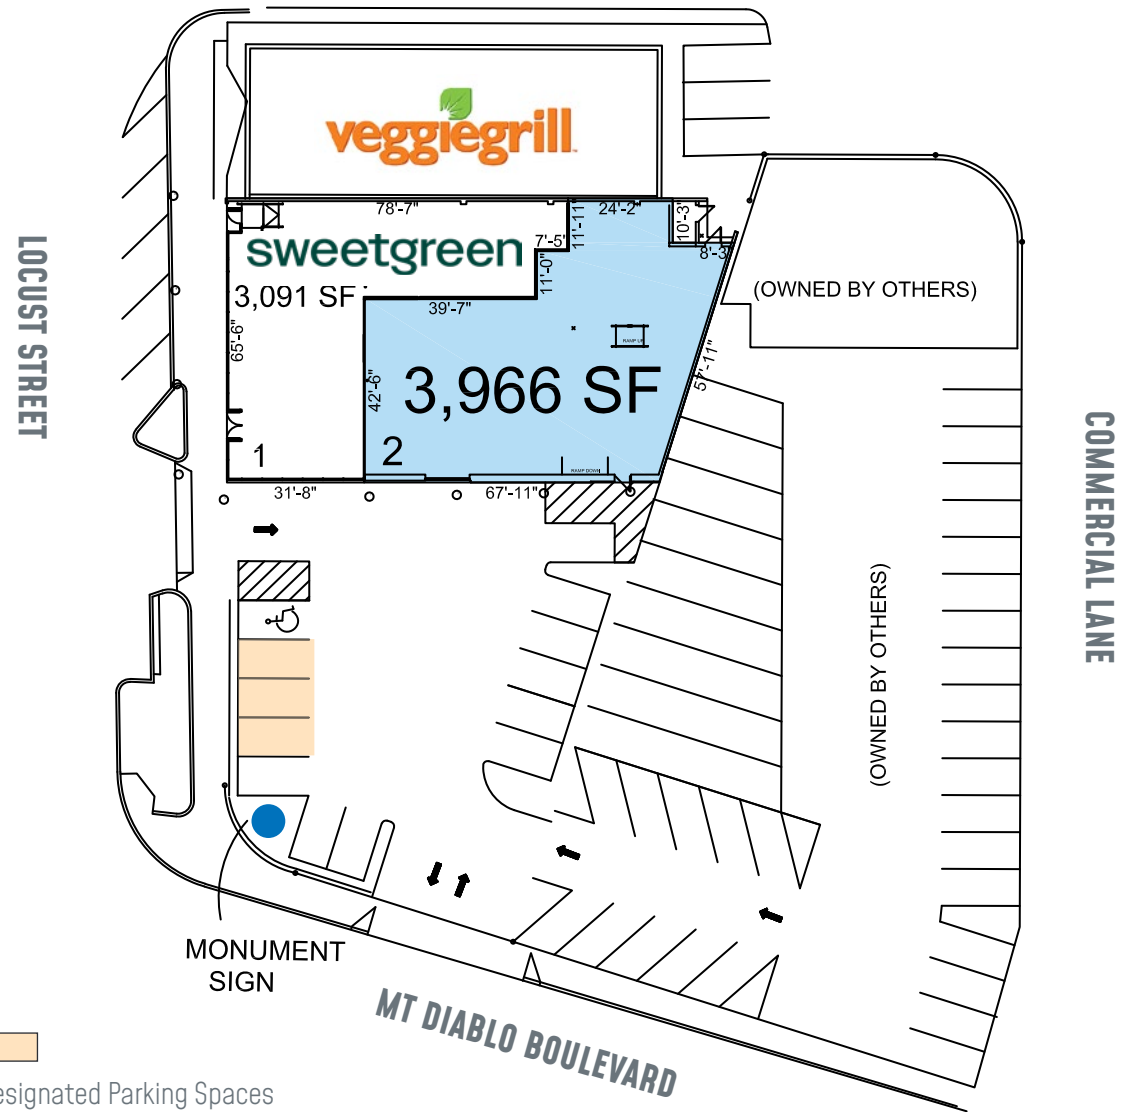

1556

MT DIABLO BOULEVARD
WALNUT CREEK, CA

SITE PLAN.

Space on monument sign

sweetgreen

View from Mt Diablo Blvd

A flexible layout that can accommodate a variety of users

Designated Parking Spaces for sweetgreen