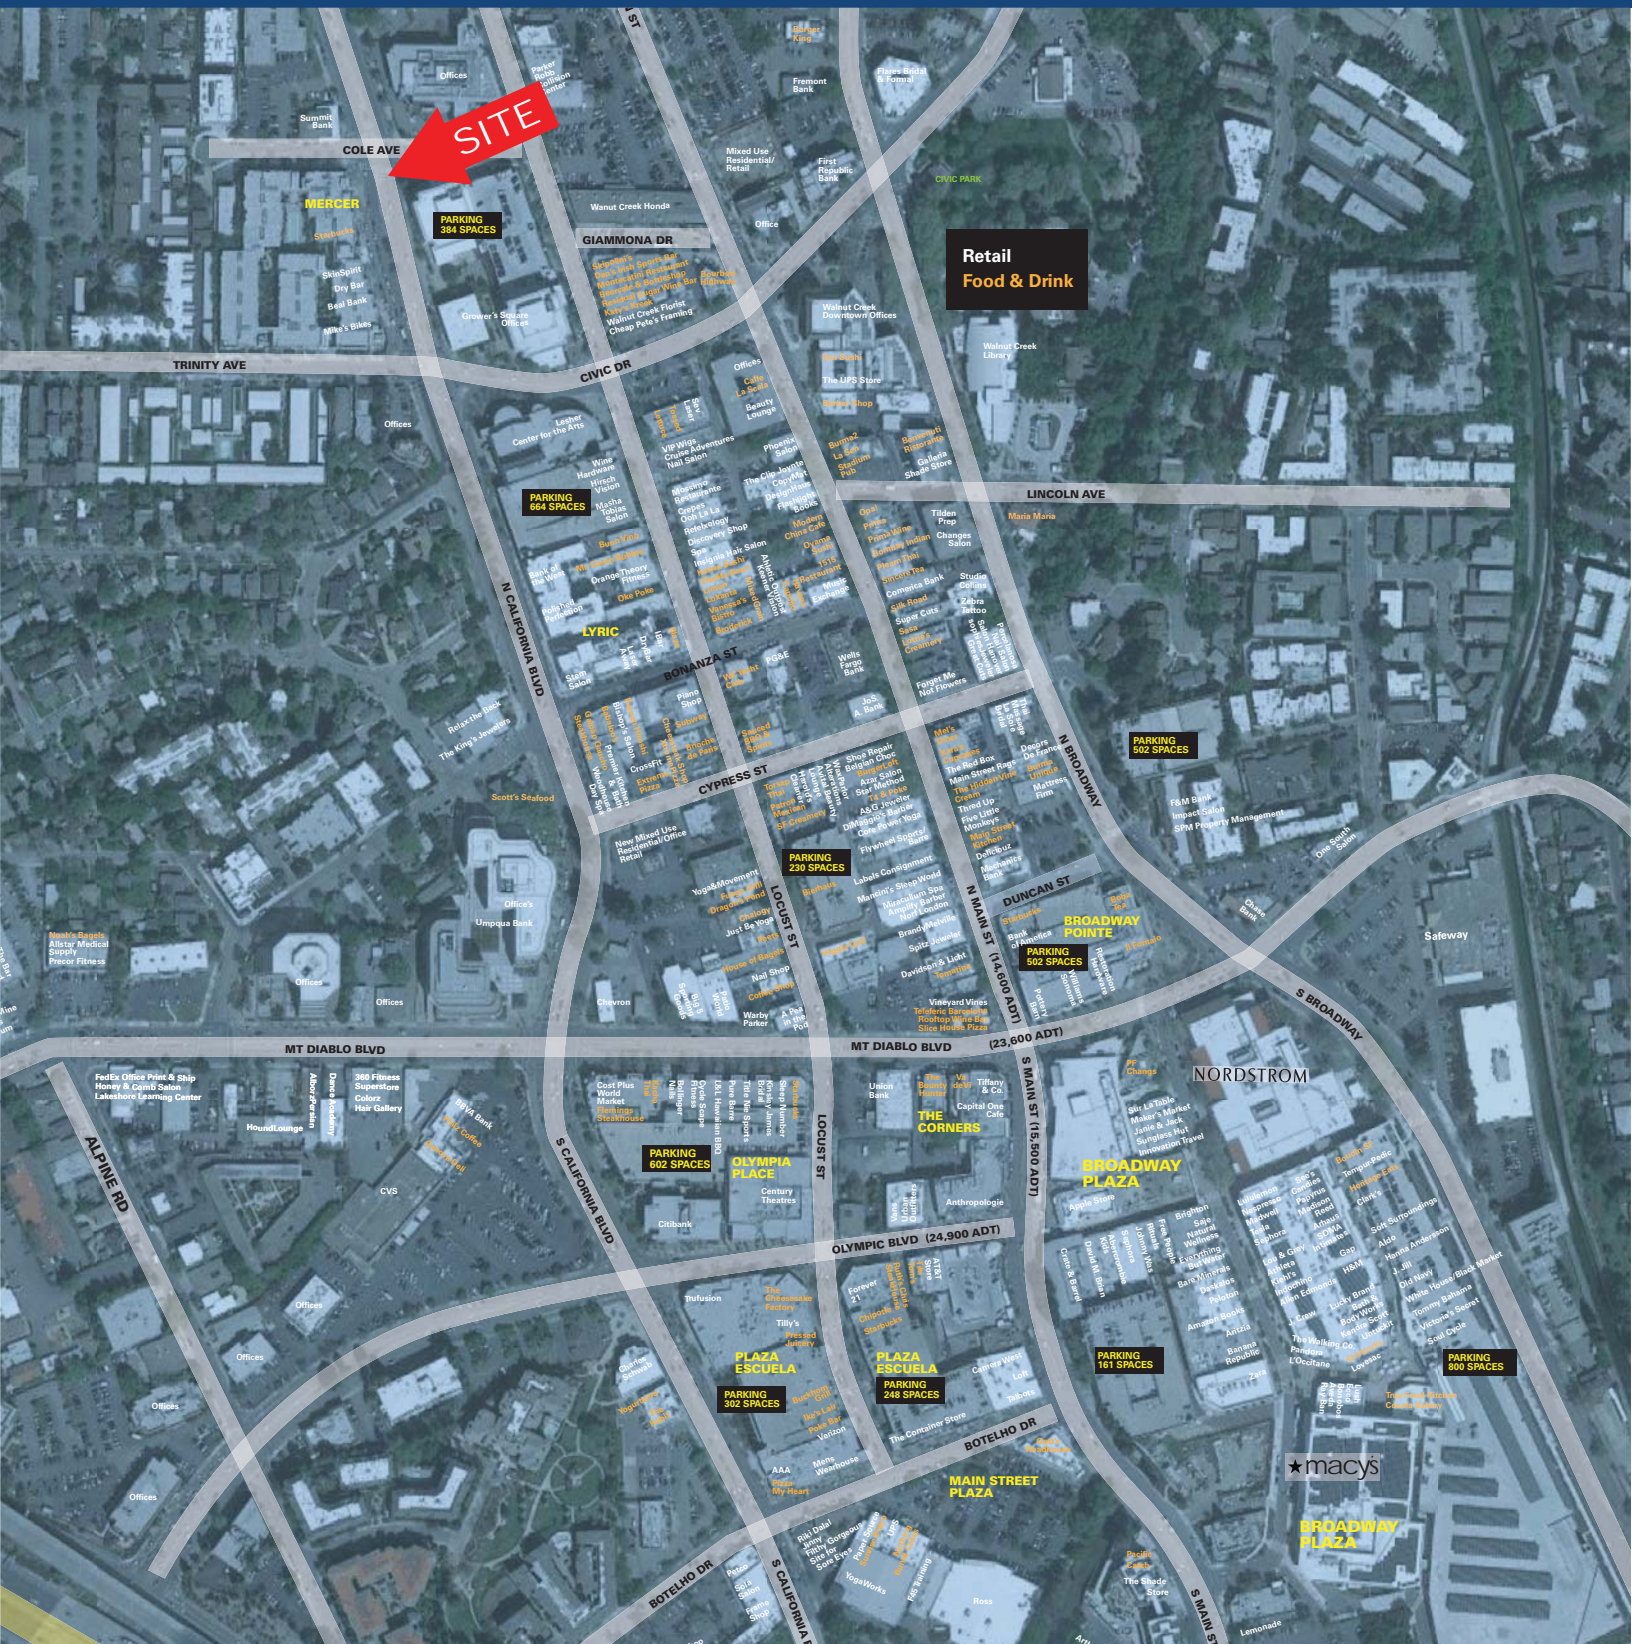

Mercer

Trinity Avenue & North California Blvd
Walnut Creek, California

High Altitude Aerial

John Cumbelich
john@cumbelich.com
925.935.5400 ext. 101
CA-DRE Lic #01006249

Joe Kuvetakis
joe@cumbelich.com
925.935.5400 ext. 124
CA-DRE Lic #01854159